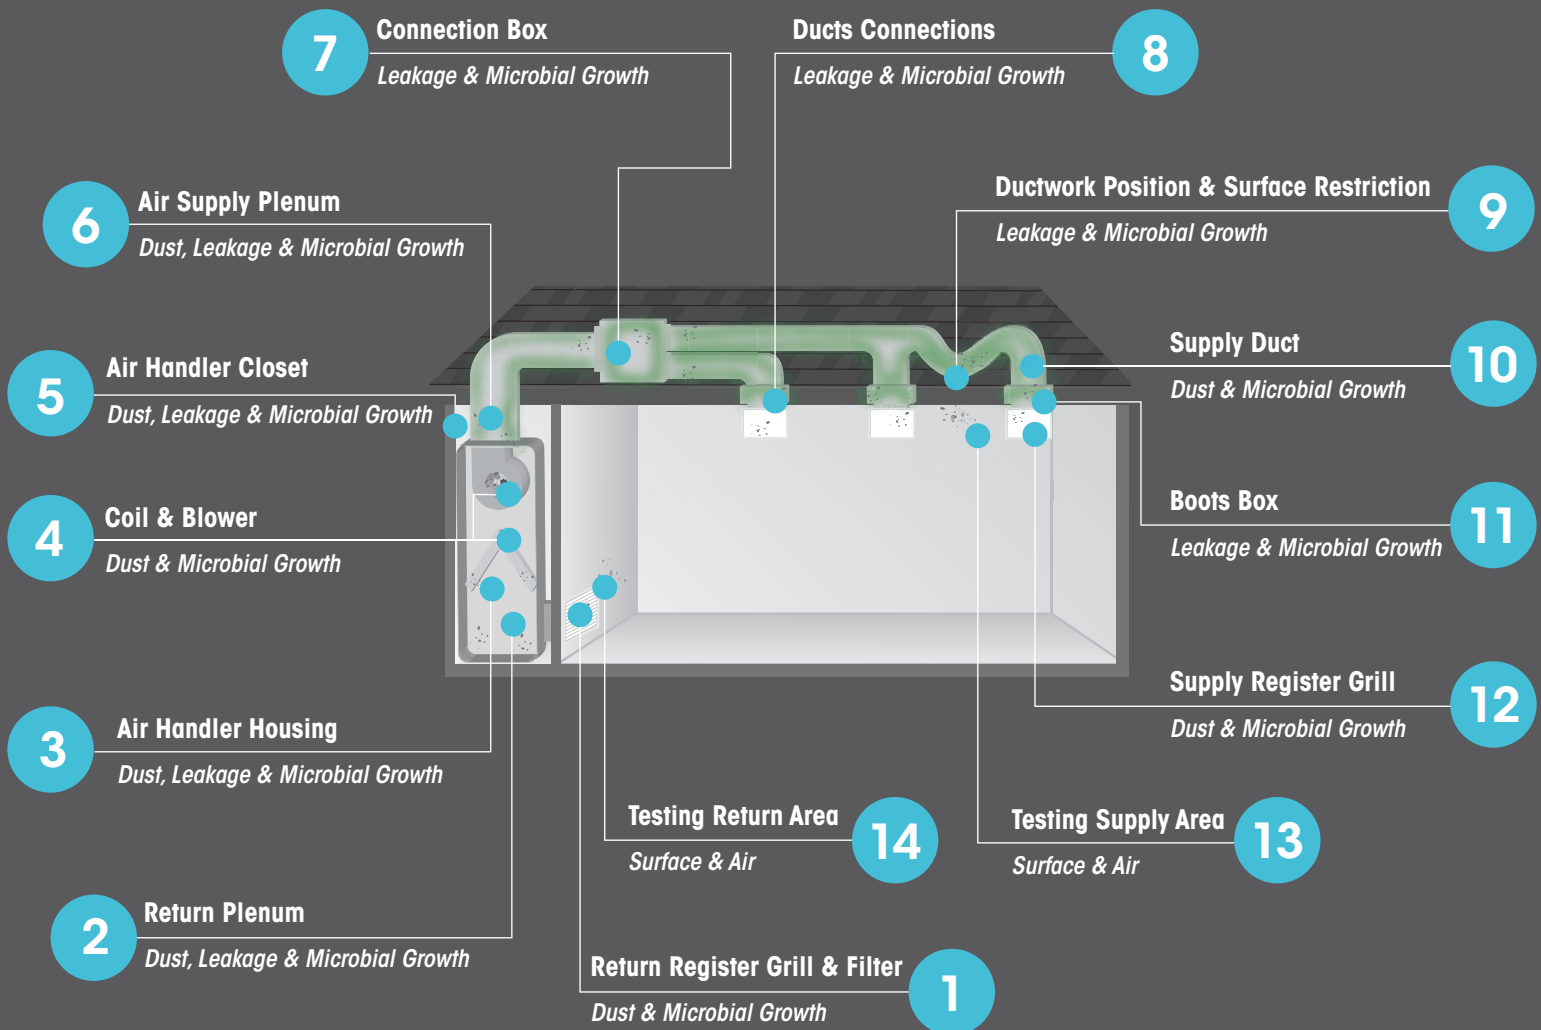

SICK AIR DUCT SYNDROME

SANI EFFECT ENVIRONMENTAL, INC.

Headquarters: 585 NW Mercantile Pl. #106, Port St Lucie, FL 34986 | www.SaniEffect.com | Email: info@SaniEffect.com
St. Lucie: 772.276.7264 | Bervard: 321.779.7264 | Palm Beach: 561.621.7264